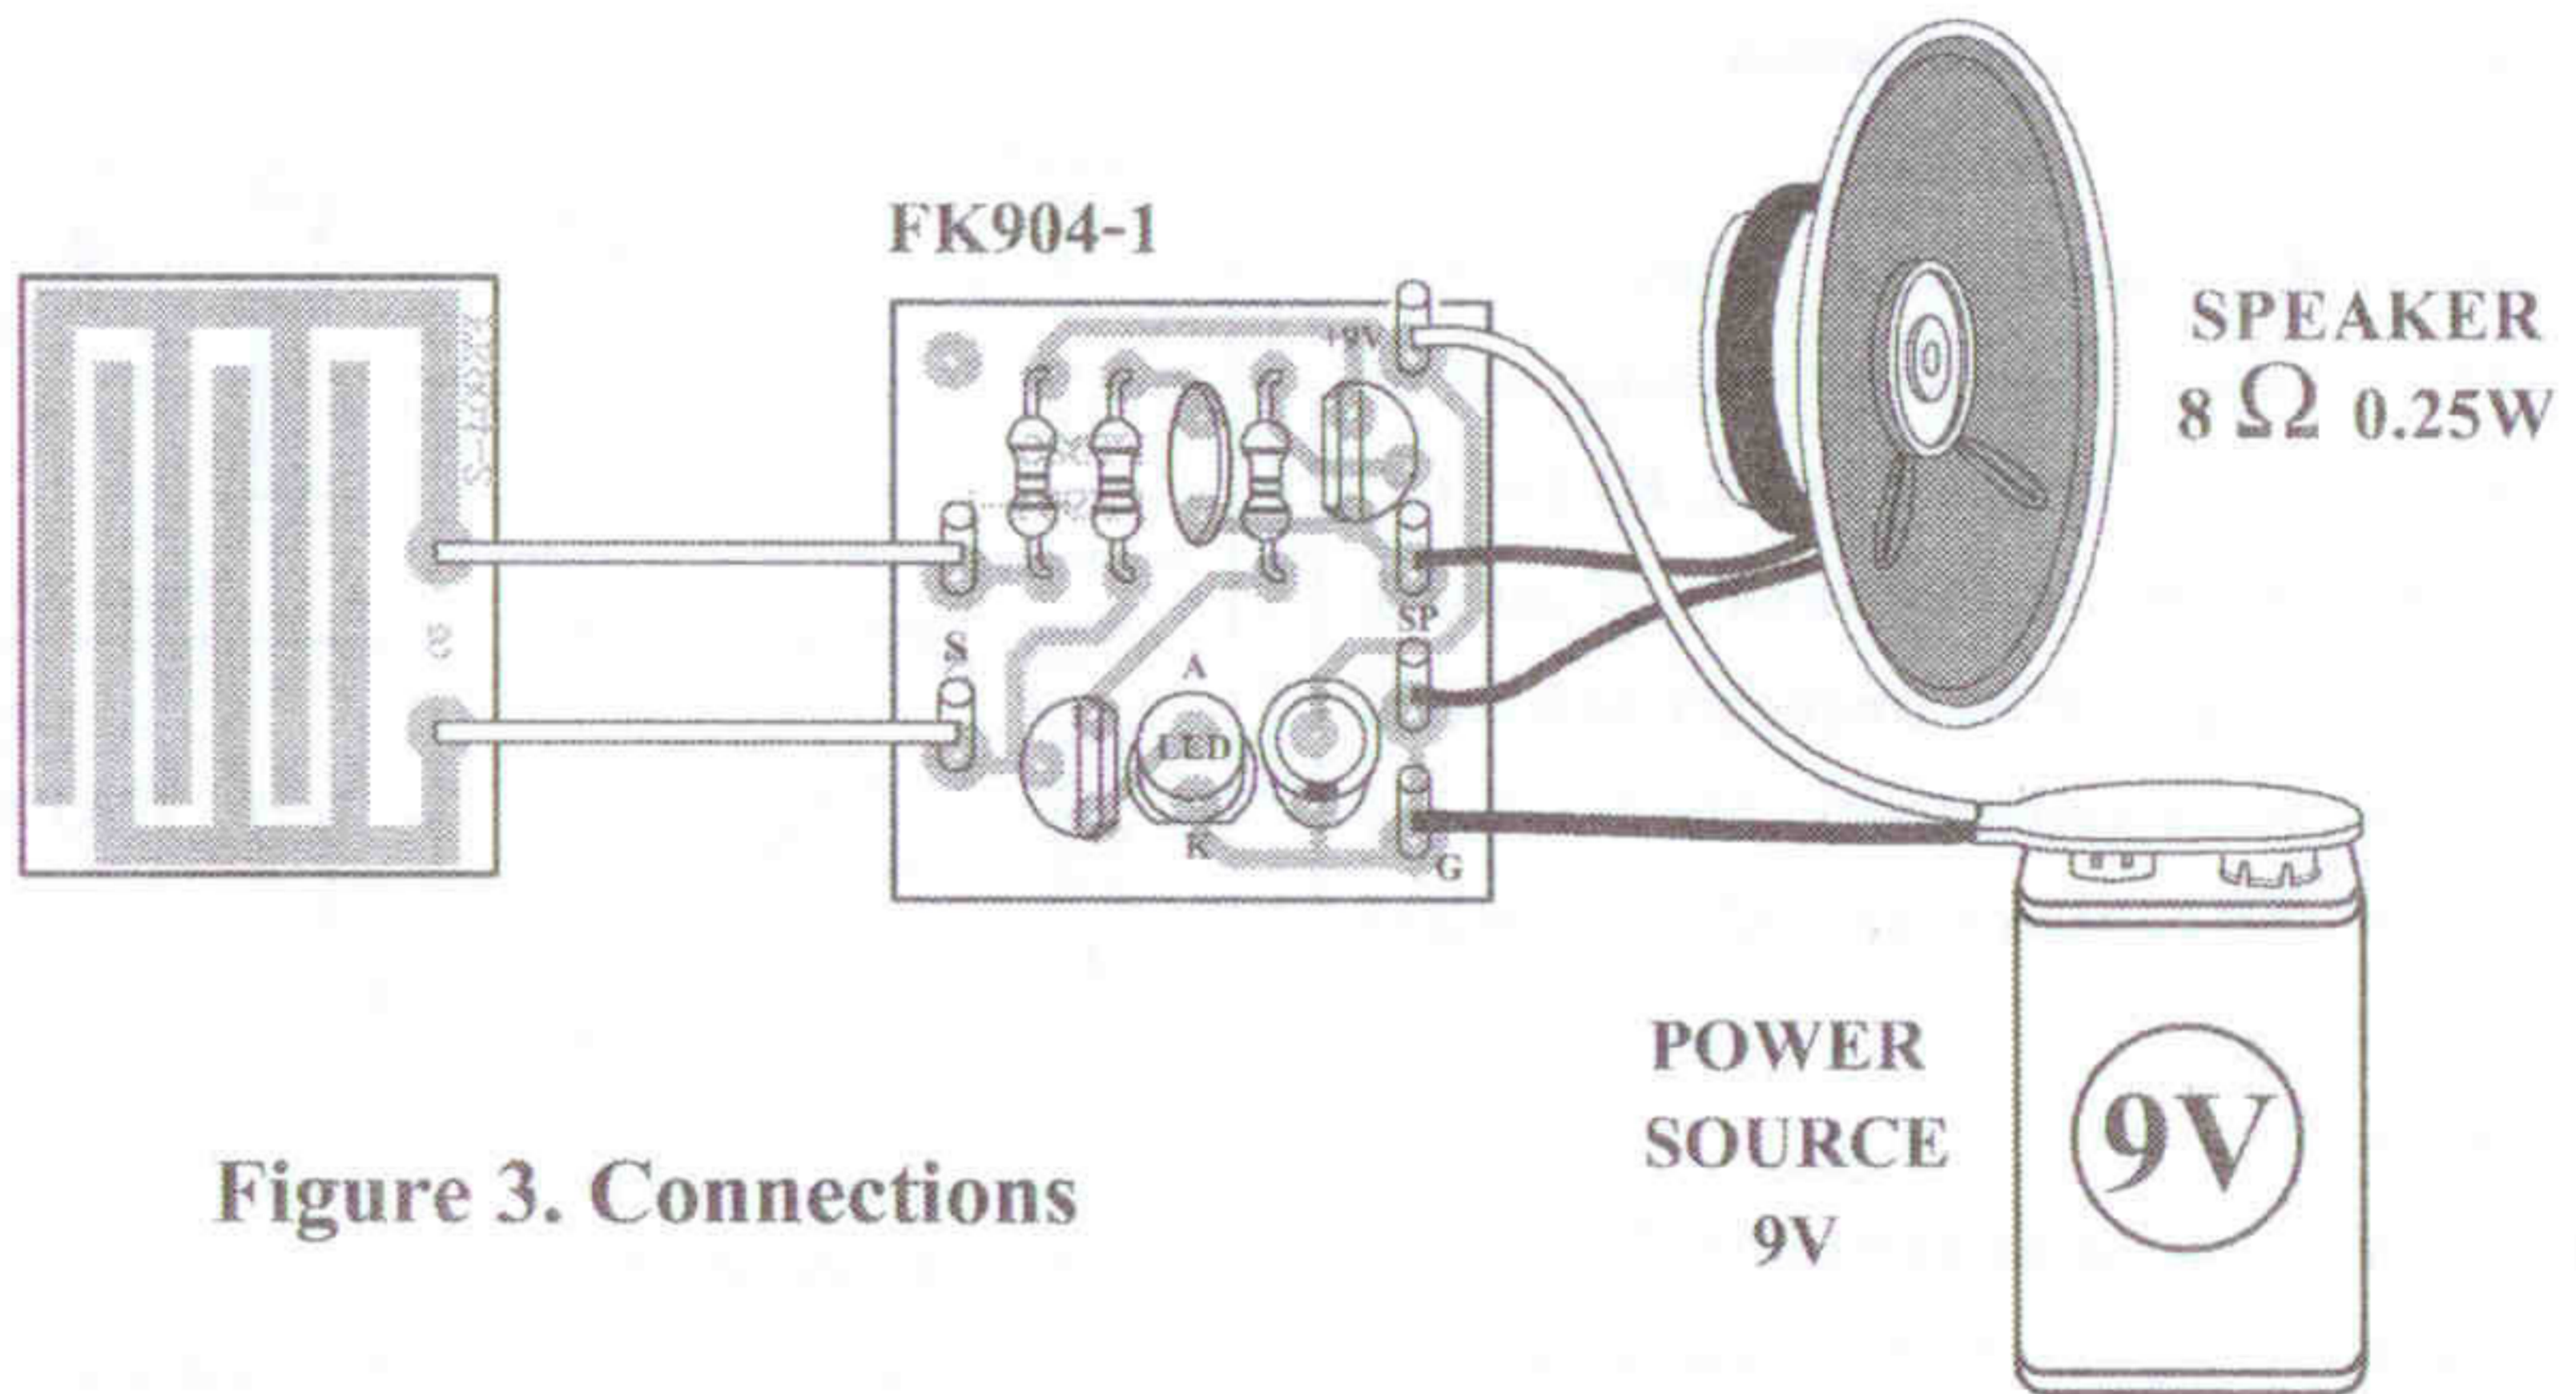

**Figure 2. The raining alarm circuit**

**Figure 3. Connections**

**NOTE:**

**FUTURE BOX FB03 is suitable for this kit.**

**NEW KIT SET** 

CODE FK	DESCRIPTION	POWER
168	NO SMOKING FLASHER 46 LED	9-12VDC.
169	DANCING ROBOT FLASHER 33 LED	9-12VDC.
170	DANGER FLASHER 42 LED	9-12VDC.
171	TWO LAMP FLASHER	3VDC.
172	THREE STEP FLASHER 19 LED	9-12VDC.
173	HALLOWEEN PUMPKIN FLASHER 23 LED	9-12VDC.
174	5x7 ANIMATED LED SIGNBOARD	3-5VDC.
816	VARIABLE REGULATOR 0-50V. 3A.	50VDC.
817	TRANSFORMERLESS POWER SUPPLY 6-9-12V 50mA	220-240VAC.