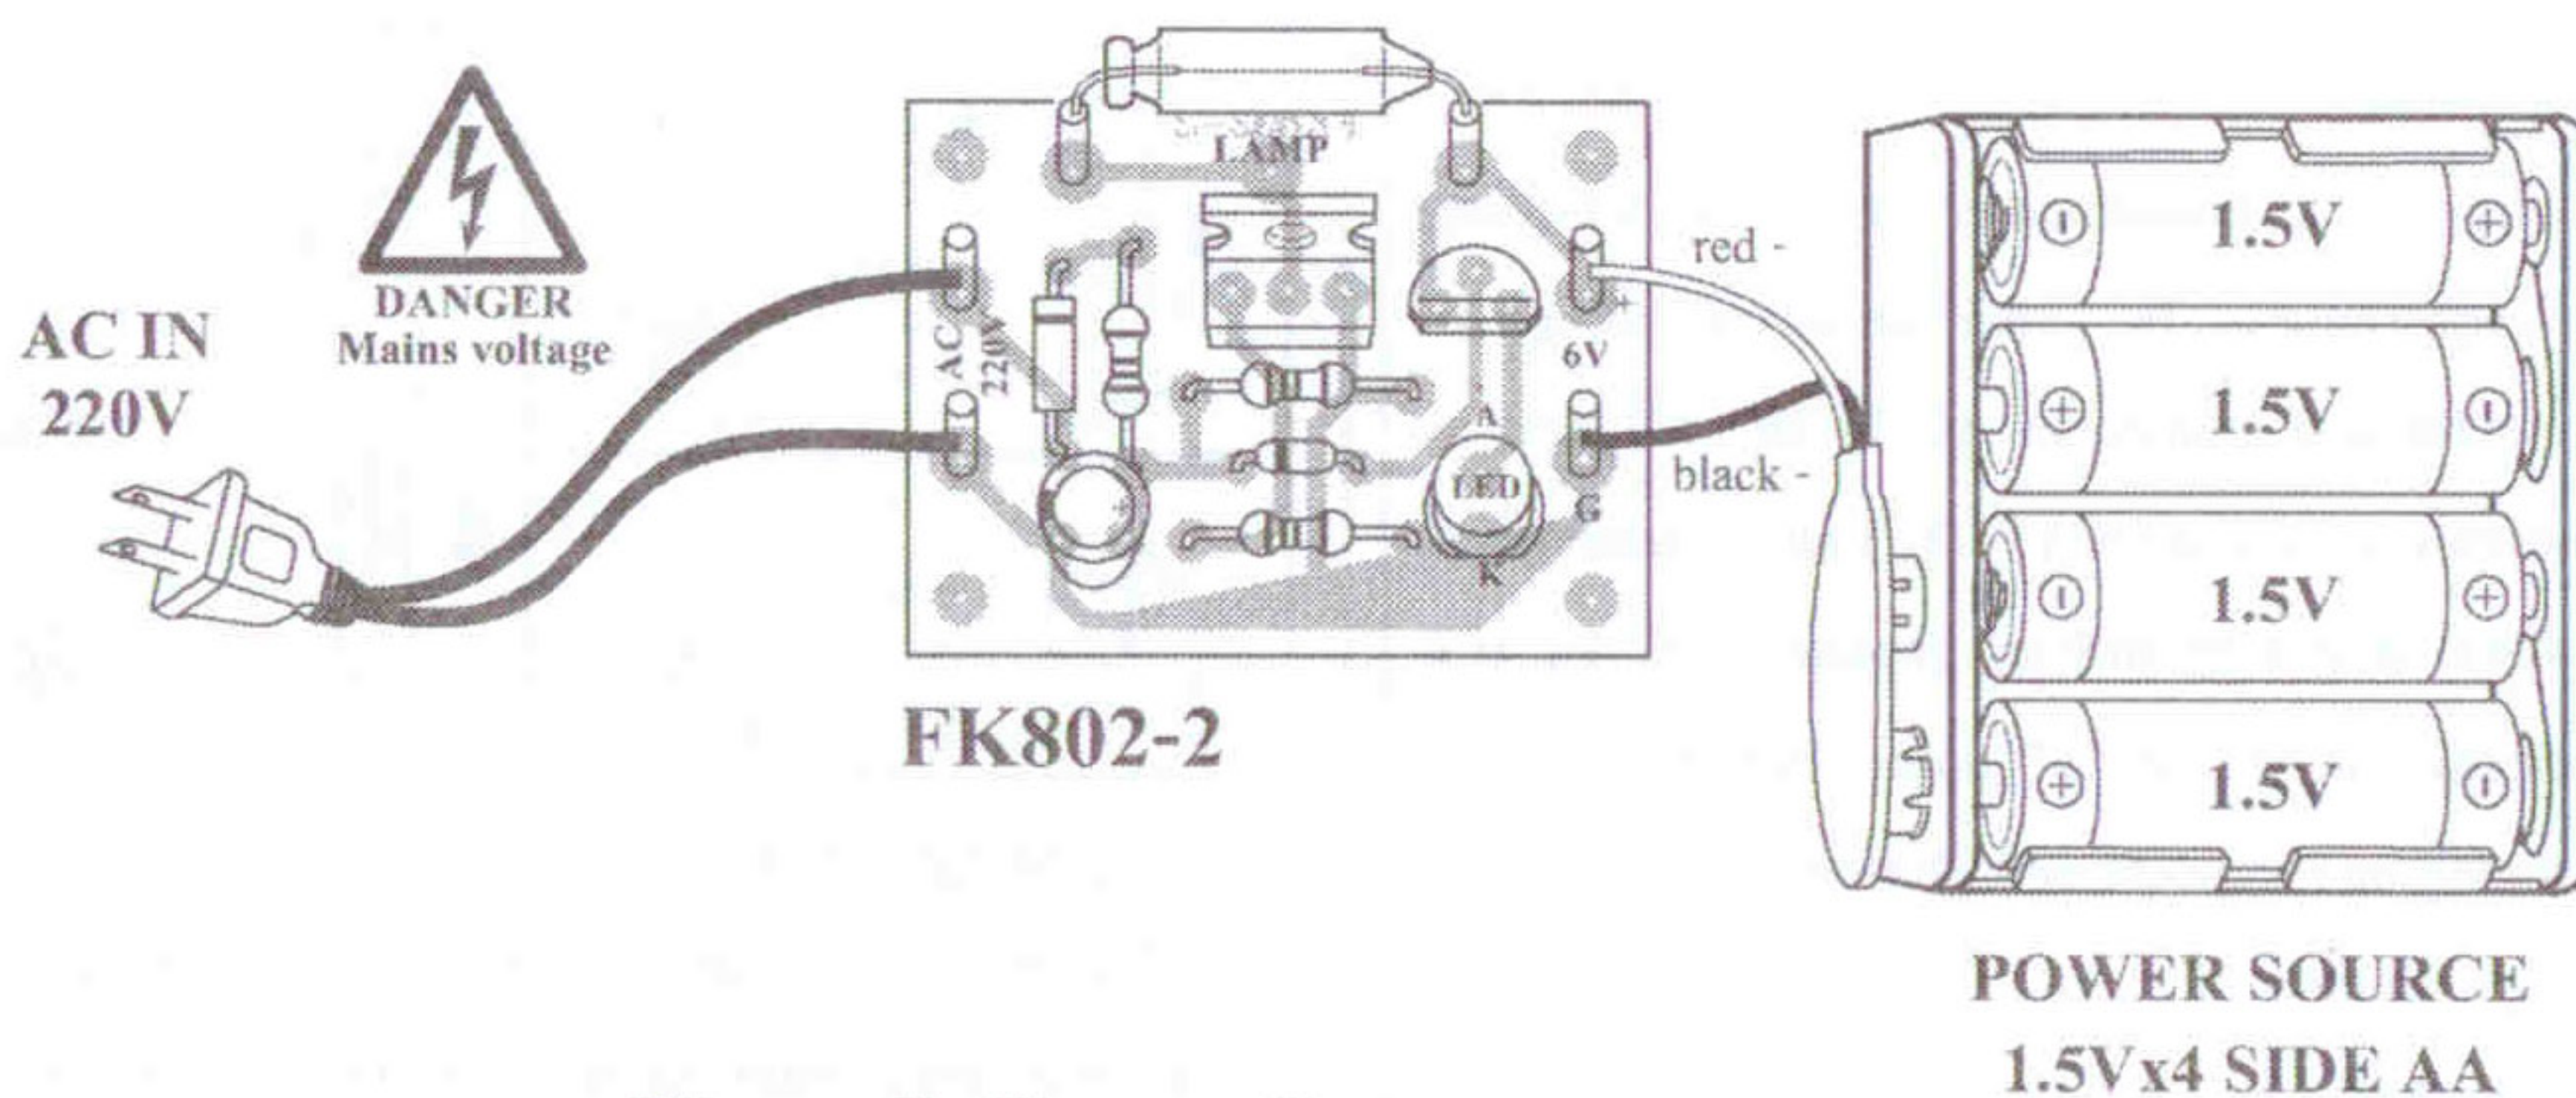

Figure 2. The mini emergency light circuit

Figure 3. Connections

NOTE:

FUTURE BOX FB03 is suitable for this kit.

NEW KIT SET

CODE FK	DESCRIPTION	POWER
168	NO SMOKING FLASHER 46 LED	9-12VDC
170	DANGER FLASHER 42 LED	9-12VDC
172	THREE STEP FLASHER 19 LED	9-12VDC