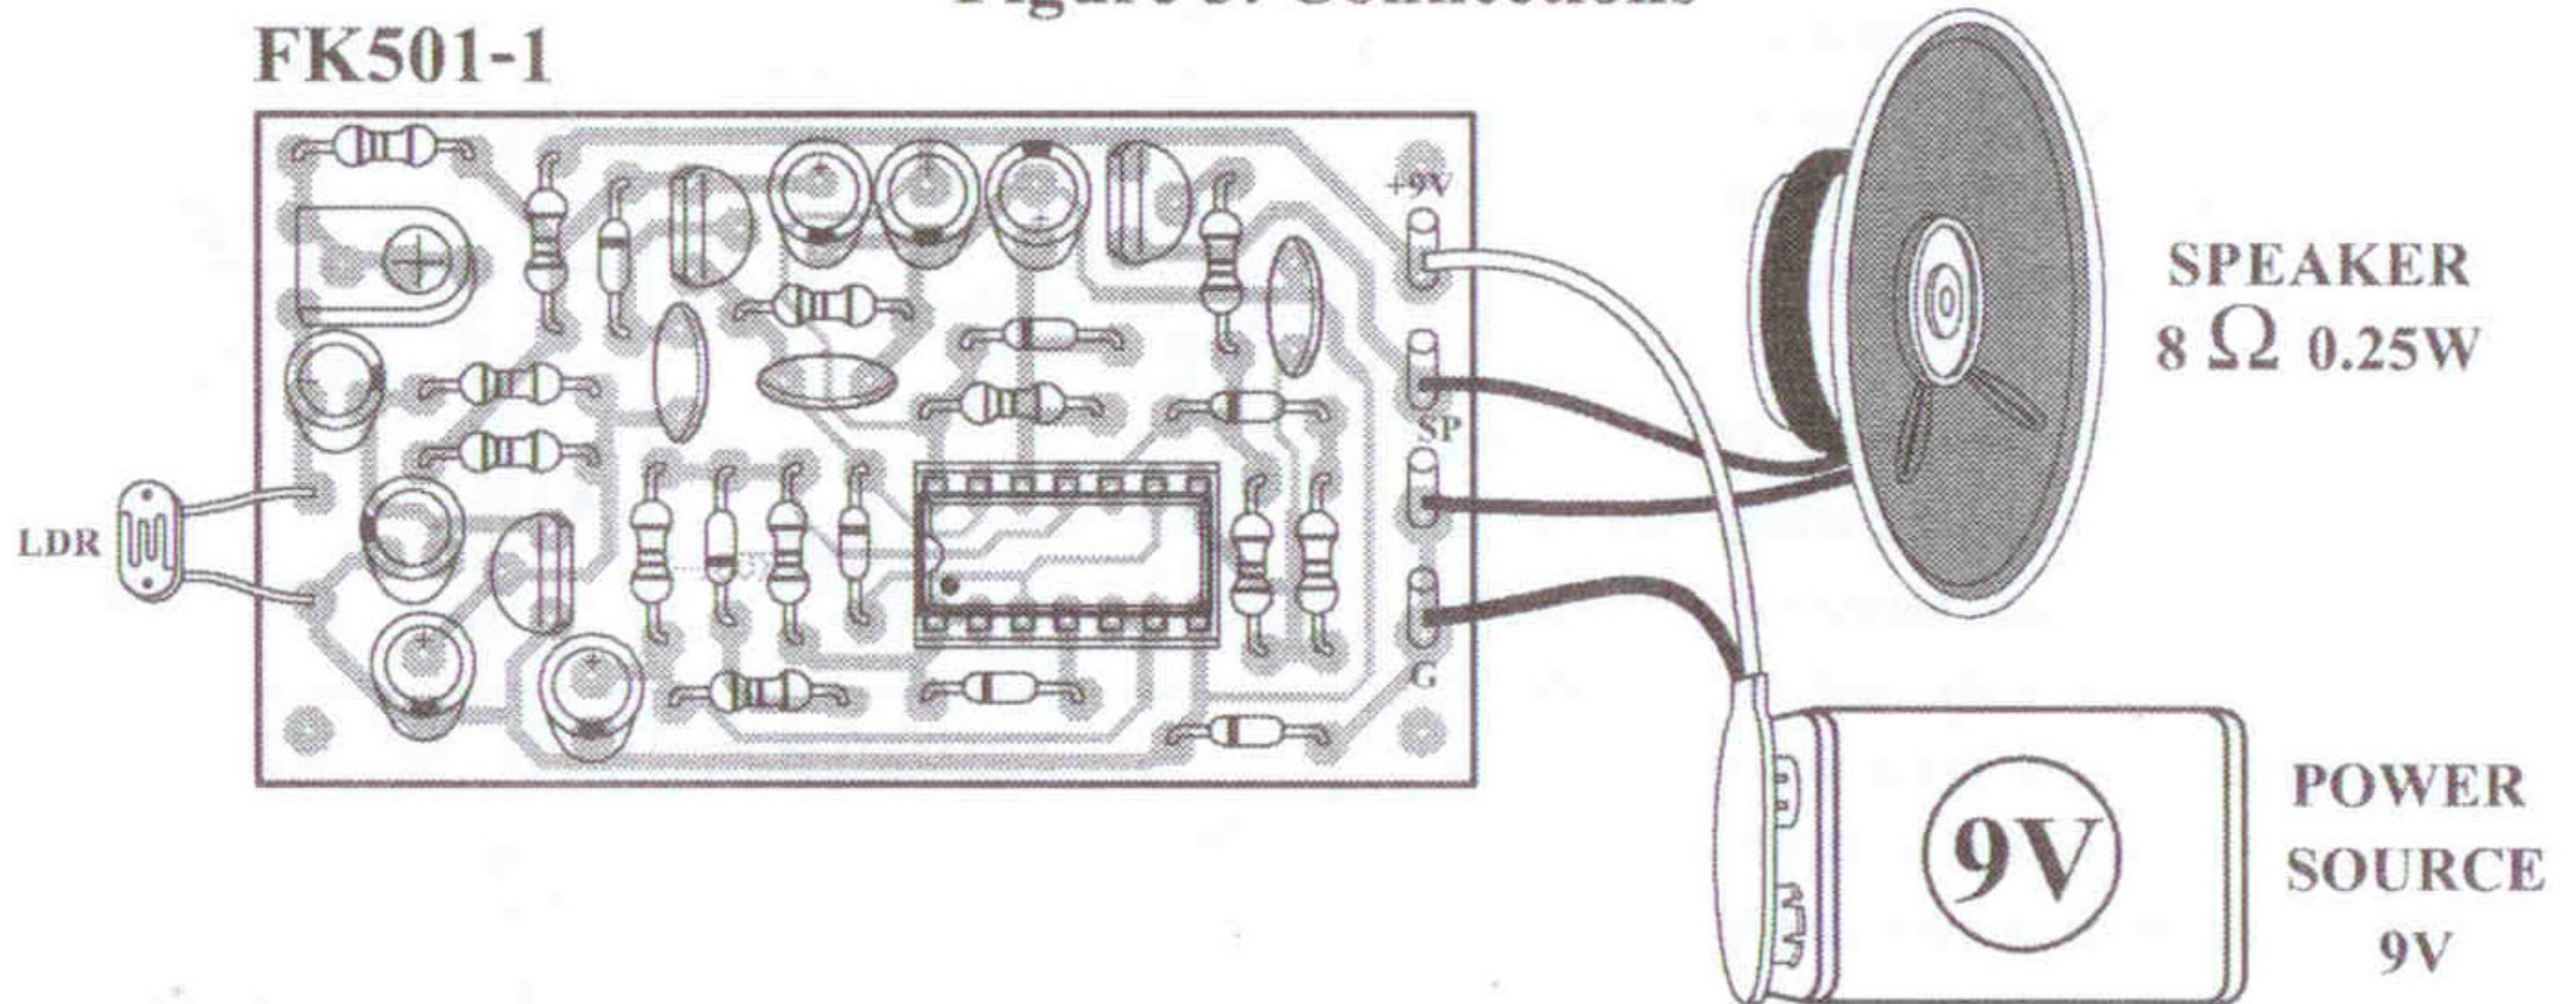

Figure 2. The intruder alarm circuit

Figure 3. Connections

**NOTE:**

**FUTURE BOX FB03 is suitable for this kit.**

NEW KIT SET 

CODE FK	DESCRIPTION	POWER
167	FIREFLY LIGHT (NIGHT ACTIVATE)	3VDC.
275	THREE TRAIN SOUNDS (IC DIGITAL)	3VDC.
276	OWL VOICE (IC DIGITAL)	3VDC.
326	DUAL STATION INTERCOM&DOOR BELL (WITH 2 SPEAKER)	6-12VDC.
436	UHF REMOTE CONTROL 1 CH.	TX. 9VDC. RX. 12VDC.
673	MINI POWER AMP 1+1W. STEREO	3-12VDC.