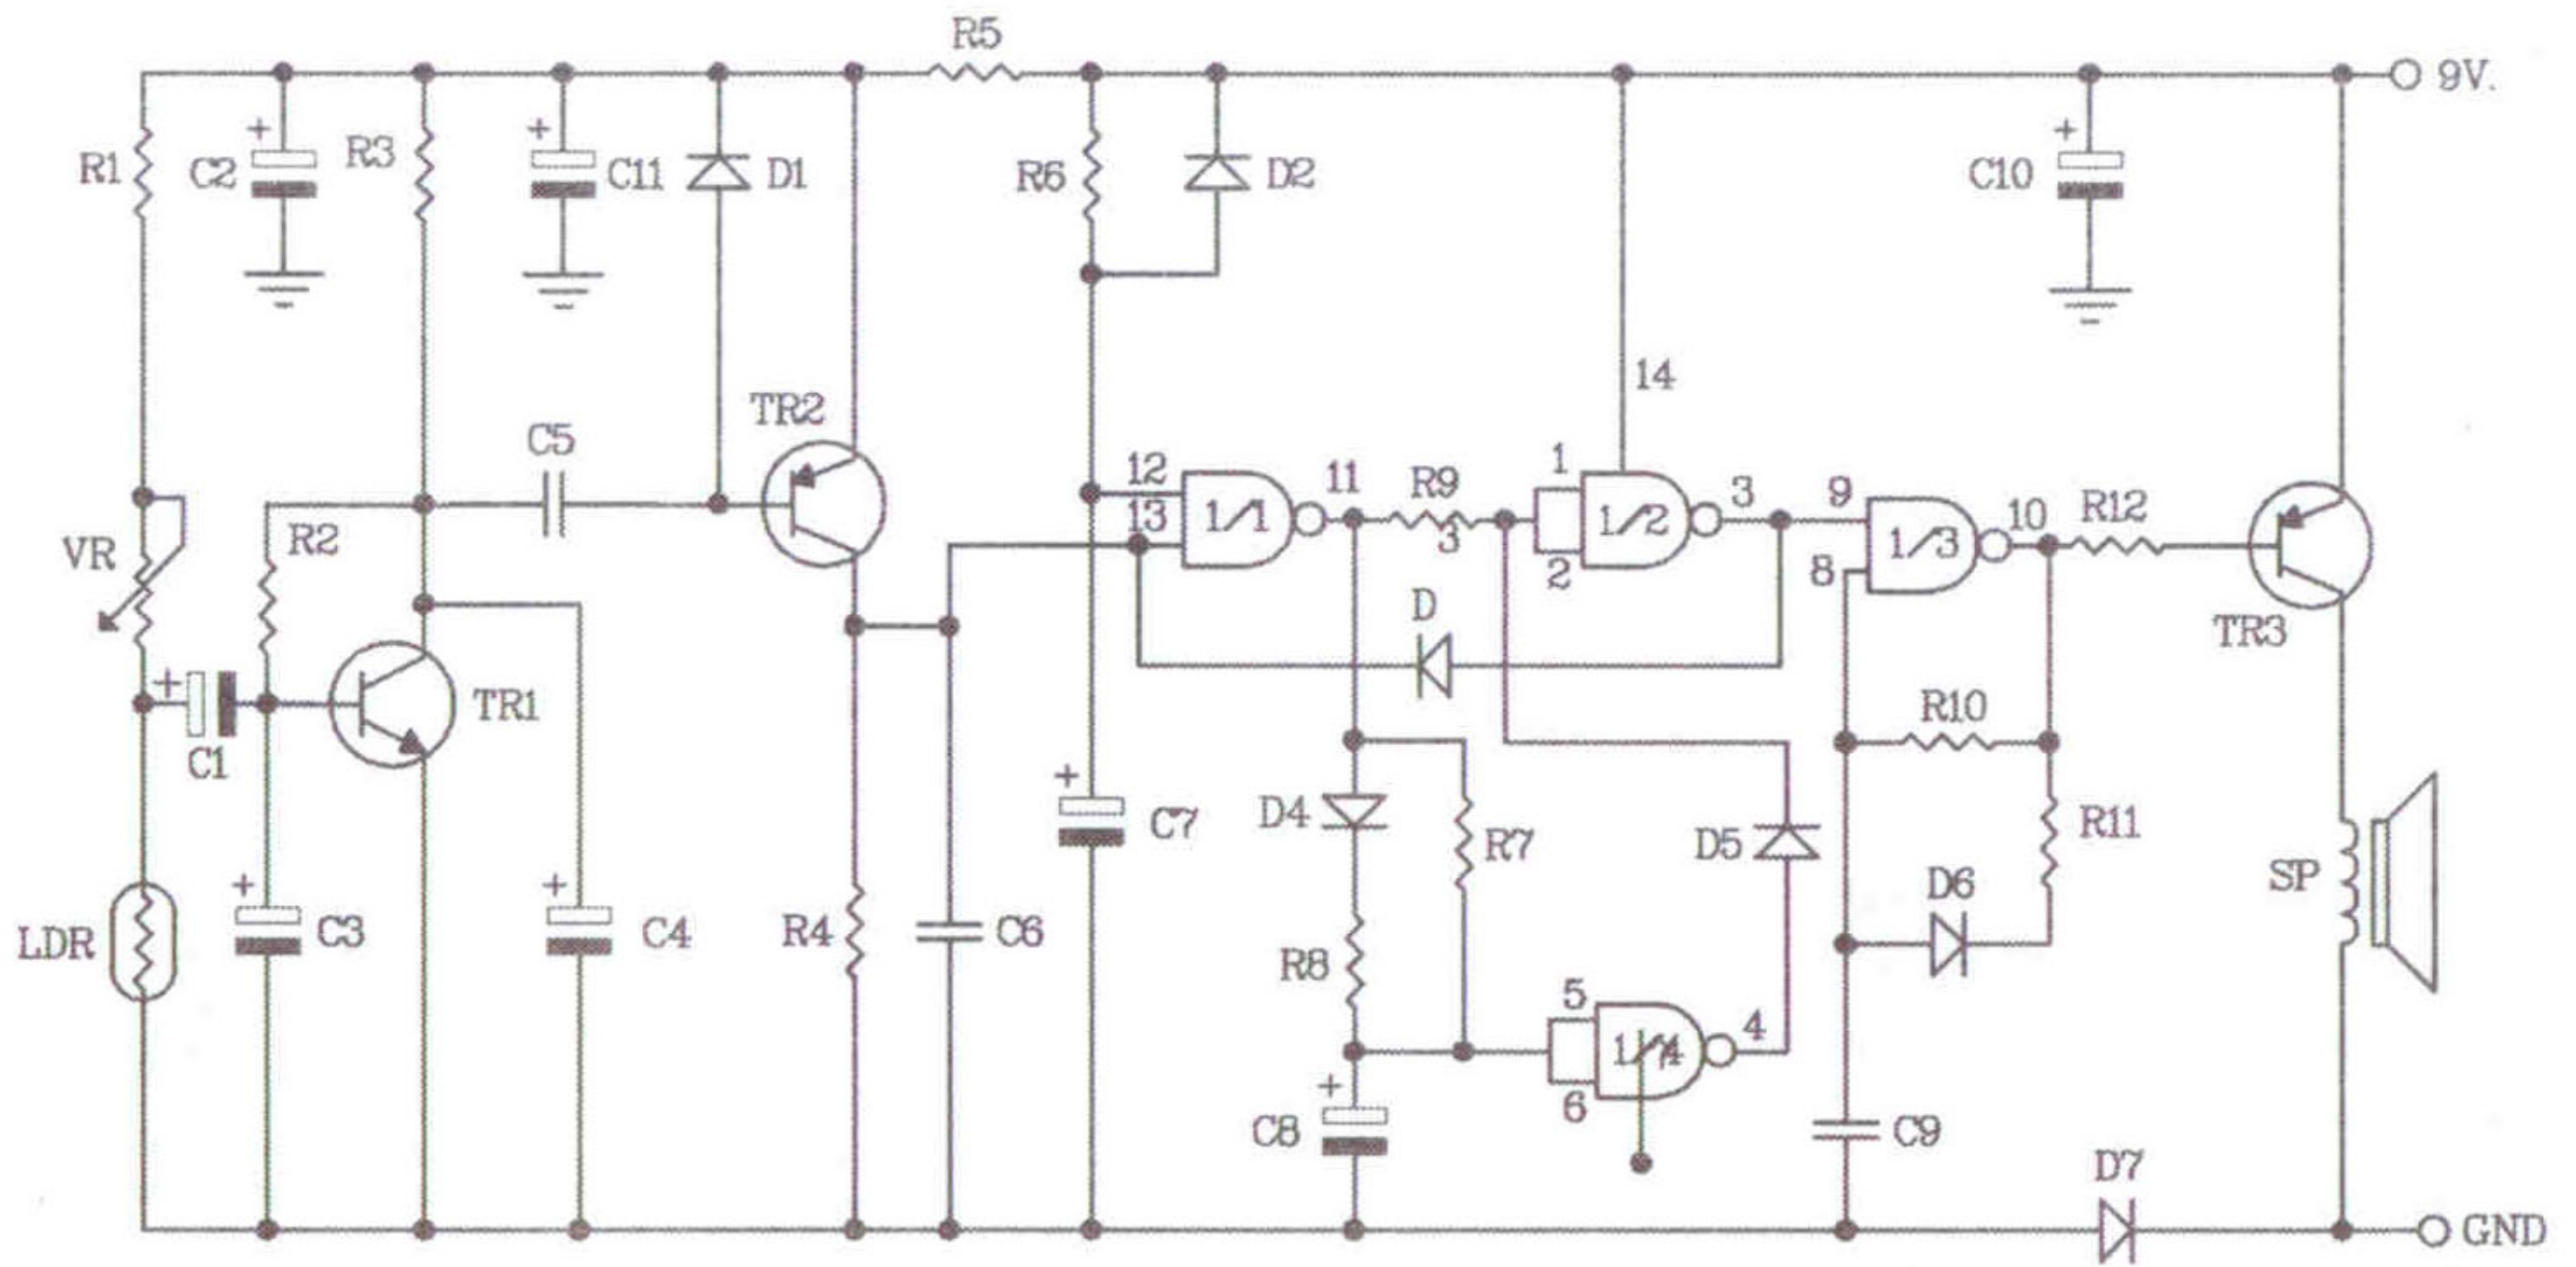

Figure 2. The intruder alarm circuit

Figure 3. Connections

**NOTE:**

**FUTURE BOX FB03 is suitable for this kit.**

NEW KIT SET 

CODE FK	DESCRIPTION	POWER
167	FIREFLY LIGHT (NIGHT ACTIVATE)	3VDC.
275	THREE TRAIN SOUNDS (IC DIGITAL)	3VDC.
276	OWL VOICE (IC DIGITAL)	3VDC.
326	DUAL STATION INTERCOM&DOOR BELL (WITH 2 SPEAKER)	6-12VDC.
436	UHF REMOTE CONTROL 1 CH.	TX. 9VDC. RX. 12VDC.
673	MINI POWER AMP 1+1W. STEREO	3-12VDC.