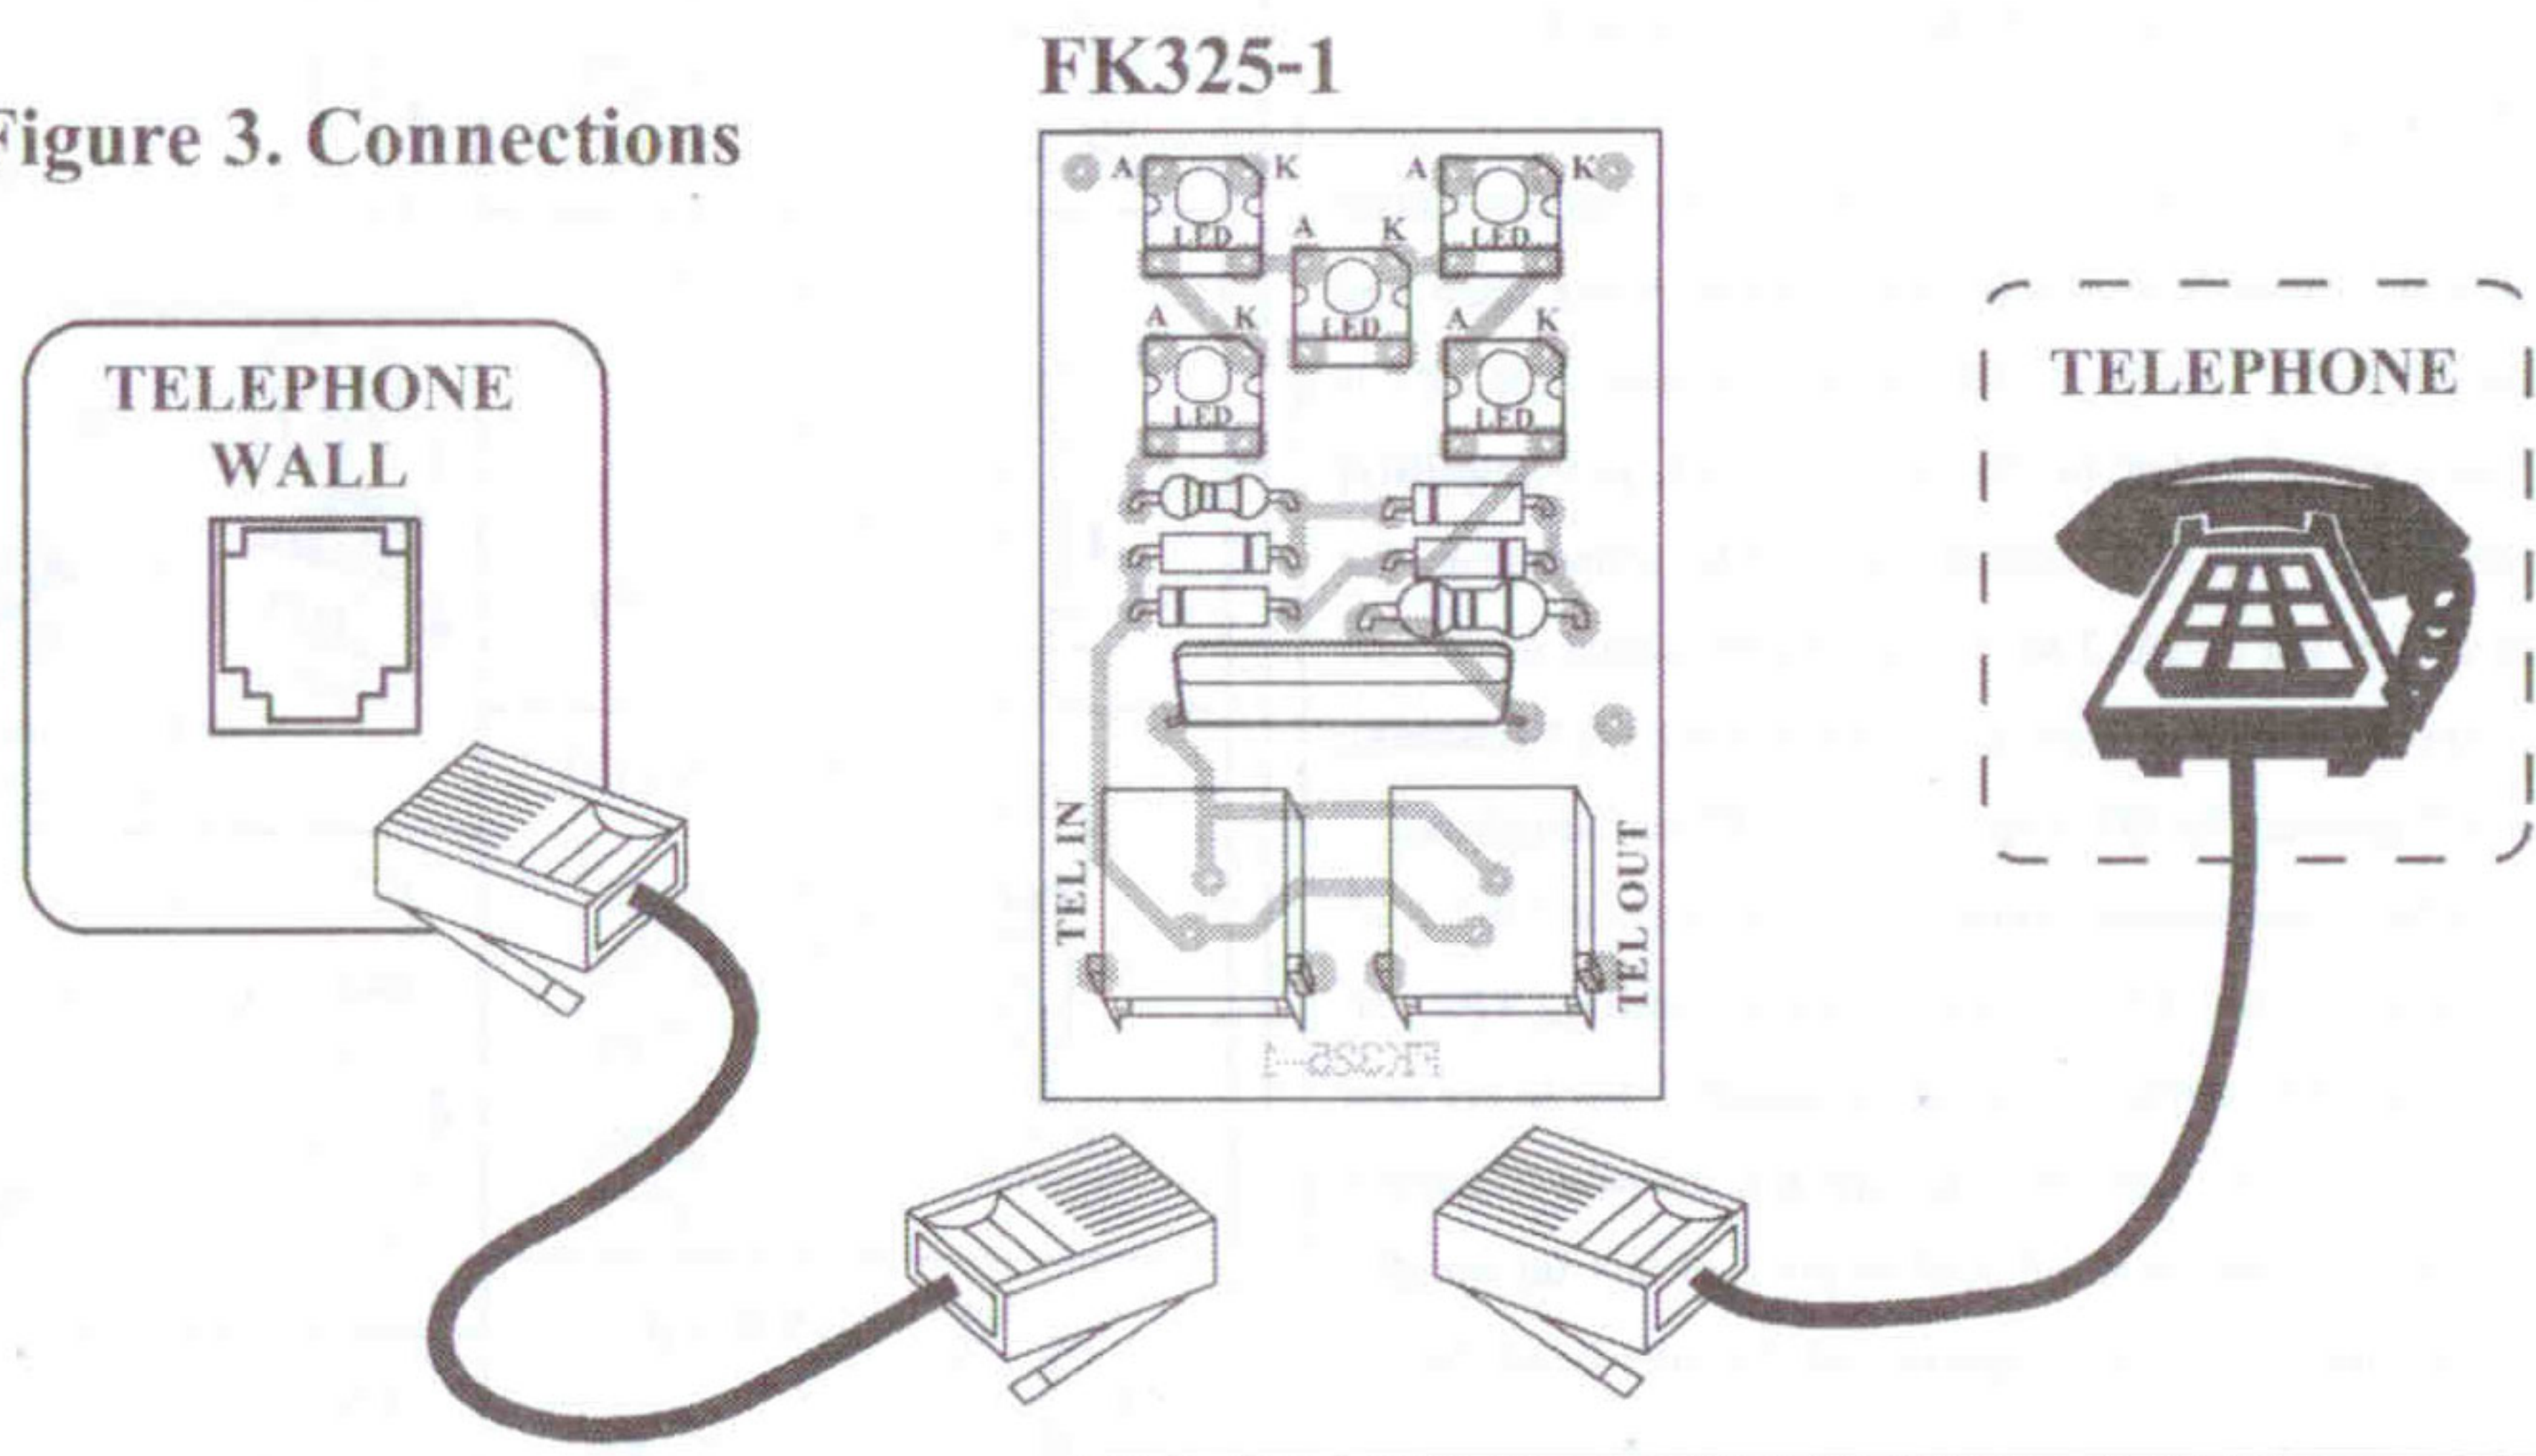

Figure 2. The ringing signal light 5 LED circuit

Figure 3. Connections

NOTE:

FUTURE BOX FB01 is suitable for this kit.

NEW KIT SET 

CODE FK	DESCRIPTION	POWER
156	MINI TRAFFIC LIGHT 3 LED	9-12VDC
157	TWO WAY CHASING LIGHT TWO COLOUR 10 LED	9-12VDC
158	STROBOSCOPE 220V	220VAC
159	SHAKING DICE	9-12VDC
160	RANDOM NUMBER GAME 1 DIGIT	9-12VDC
273	MUSIC DOOR (WITH MAGNATIC SWITCH)	3VDC
274	MINI ORGAN 13 TONE (WITH MAGNATIC SWITCH)	9VDC
325	RINGING SIGNAL LIGHT 5 LED	NONE
672	MINI MEGAPHONE (WITH SPEAKER)	4.5-12VDC