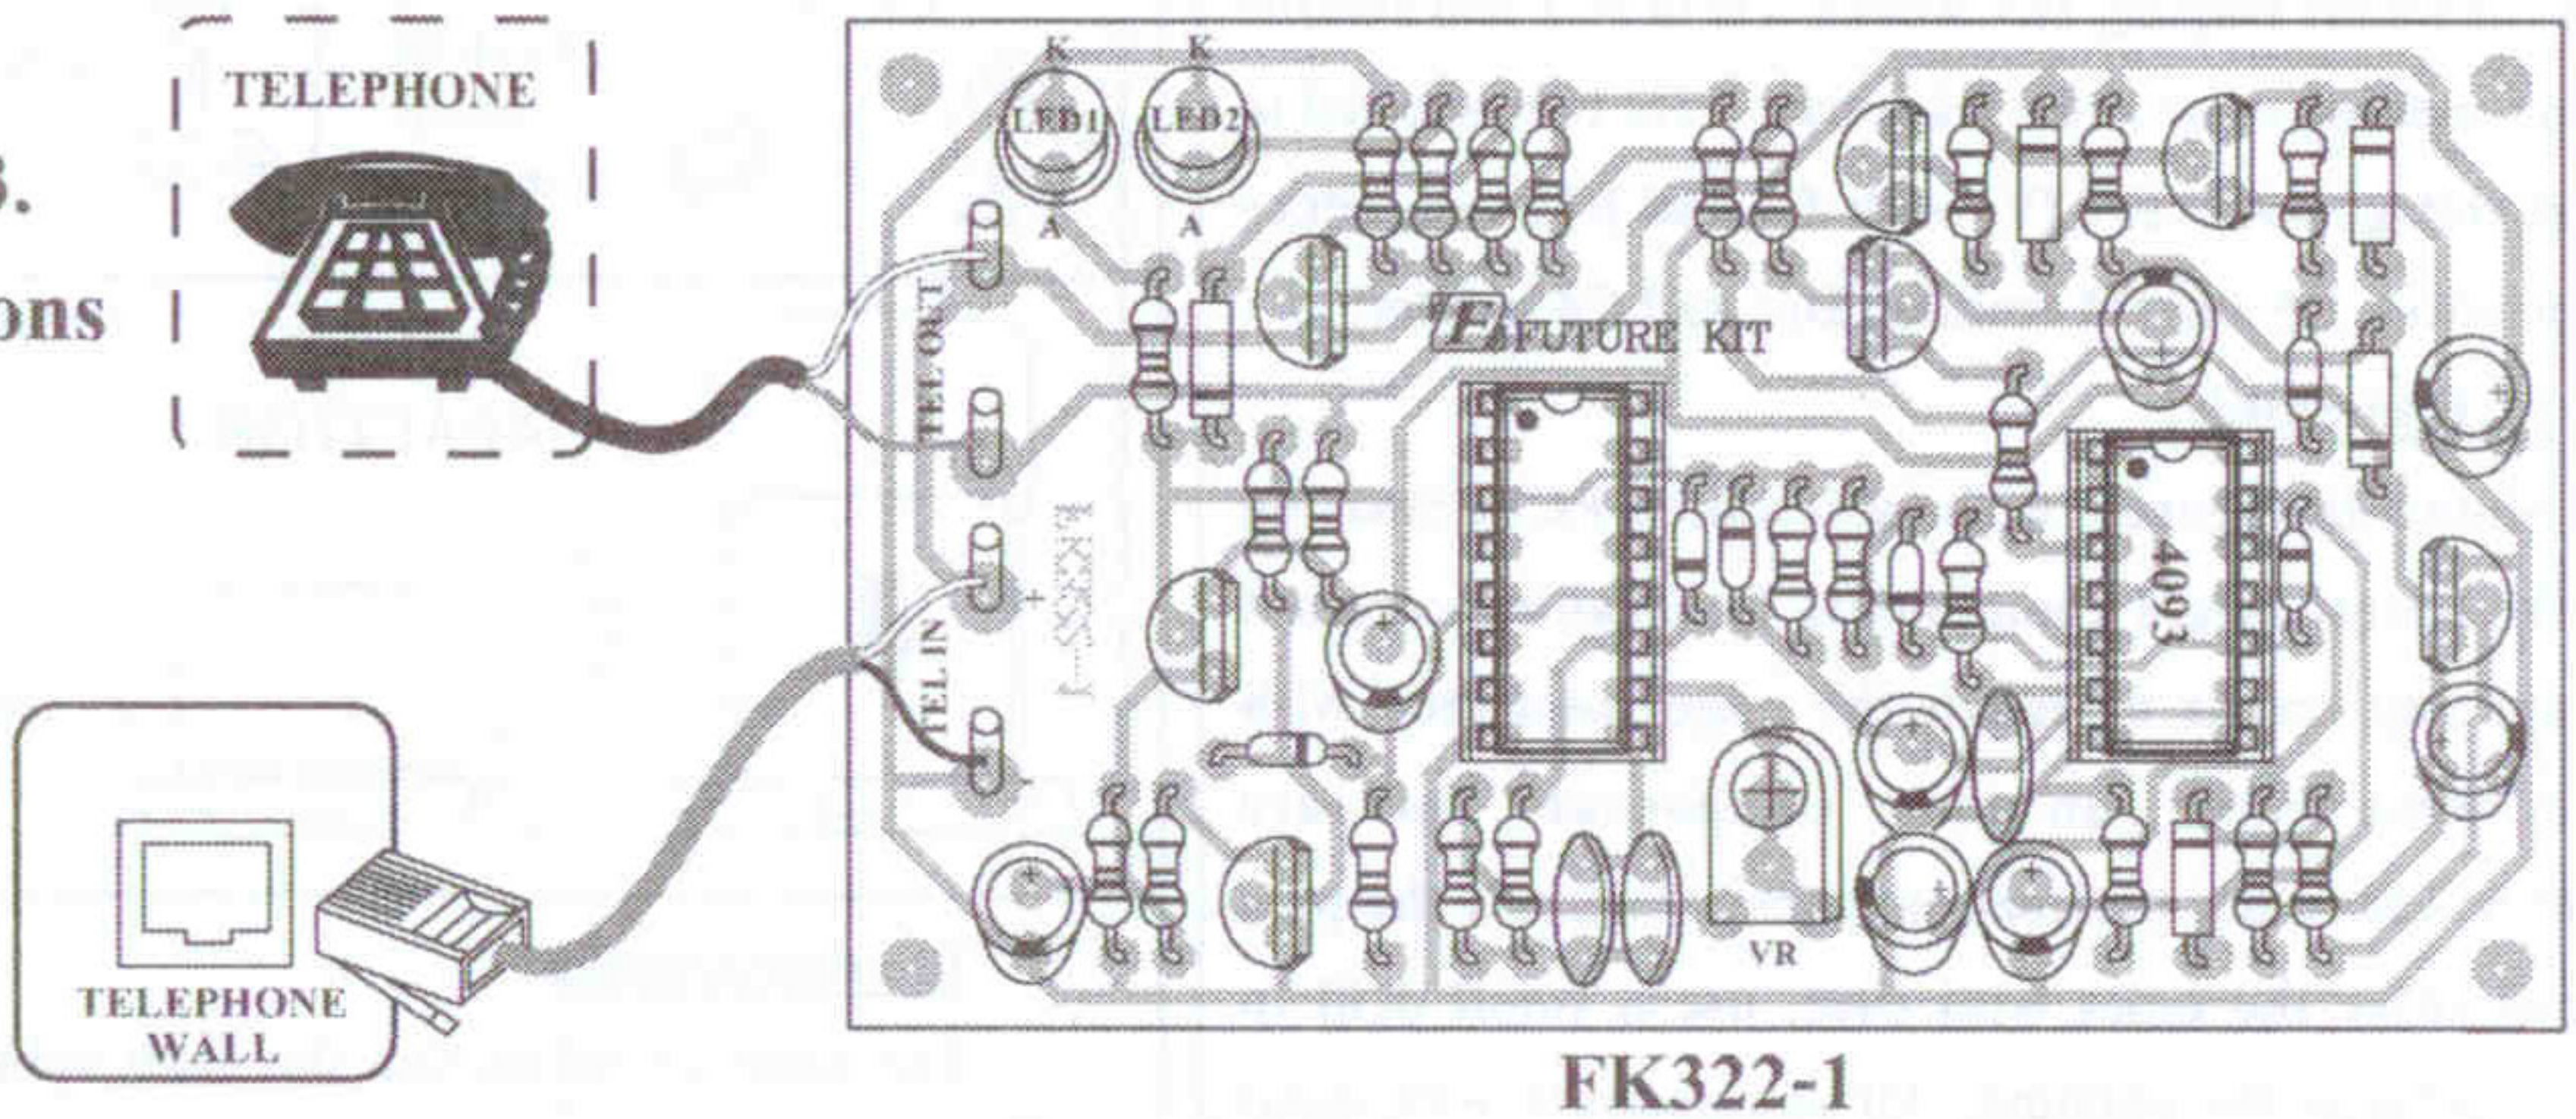

**Figure 3.**  
Connections

**NOTE:**

**FUTURE BOX FB17 is suitable for this kit.**

**NEW KIT SET**

CODE FK	DESCRIPTION	POWER
156	MINI TRAFFIC LIGHT 3 LED	9-12VDC
157	TWO WAY CHASING LIGHT TWO COLOUR 10 LED	9-12VDC
158	STROBOSCOPE 220V	220VAC
159	SHAKING DICE	9-12VDC
160	RANDOM NUMBER GAME 1 DIGIT	9-12VDC
273	MUSIC DOOR (WITH MAGNATIC SWITCH)	3VDC
274	MINI ORGAN 13 TONE (WITH MAGNATIC SWITCH)	9VDC
325	RINGING SIGNAL LIGHT 5 LED	NONE
672	MINI MEGAPHONE (WITH SPEAKER)	4.5-12VDC