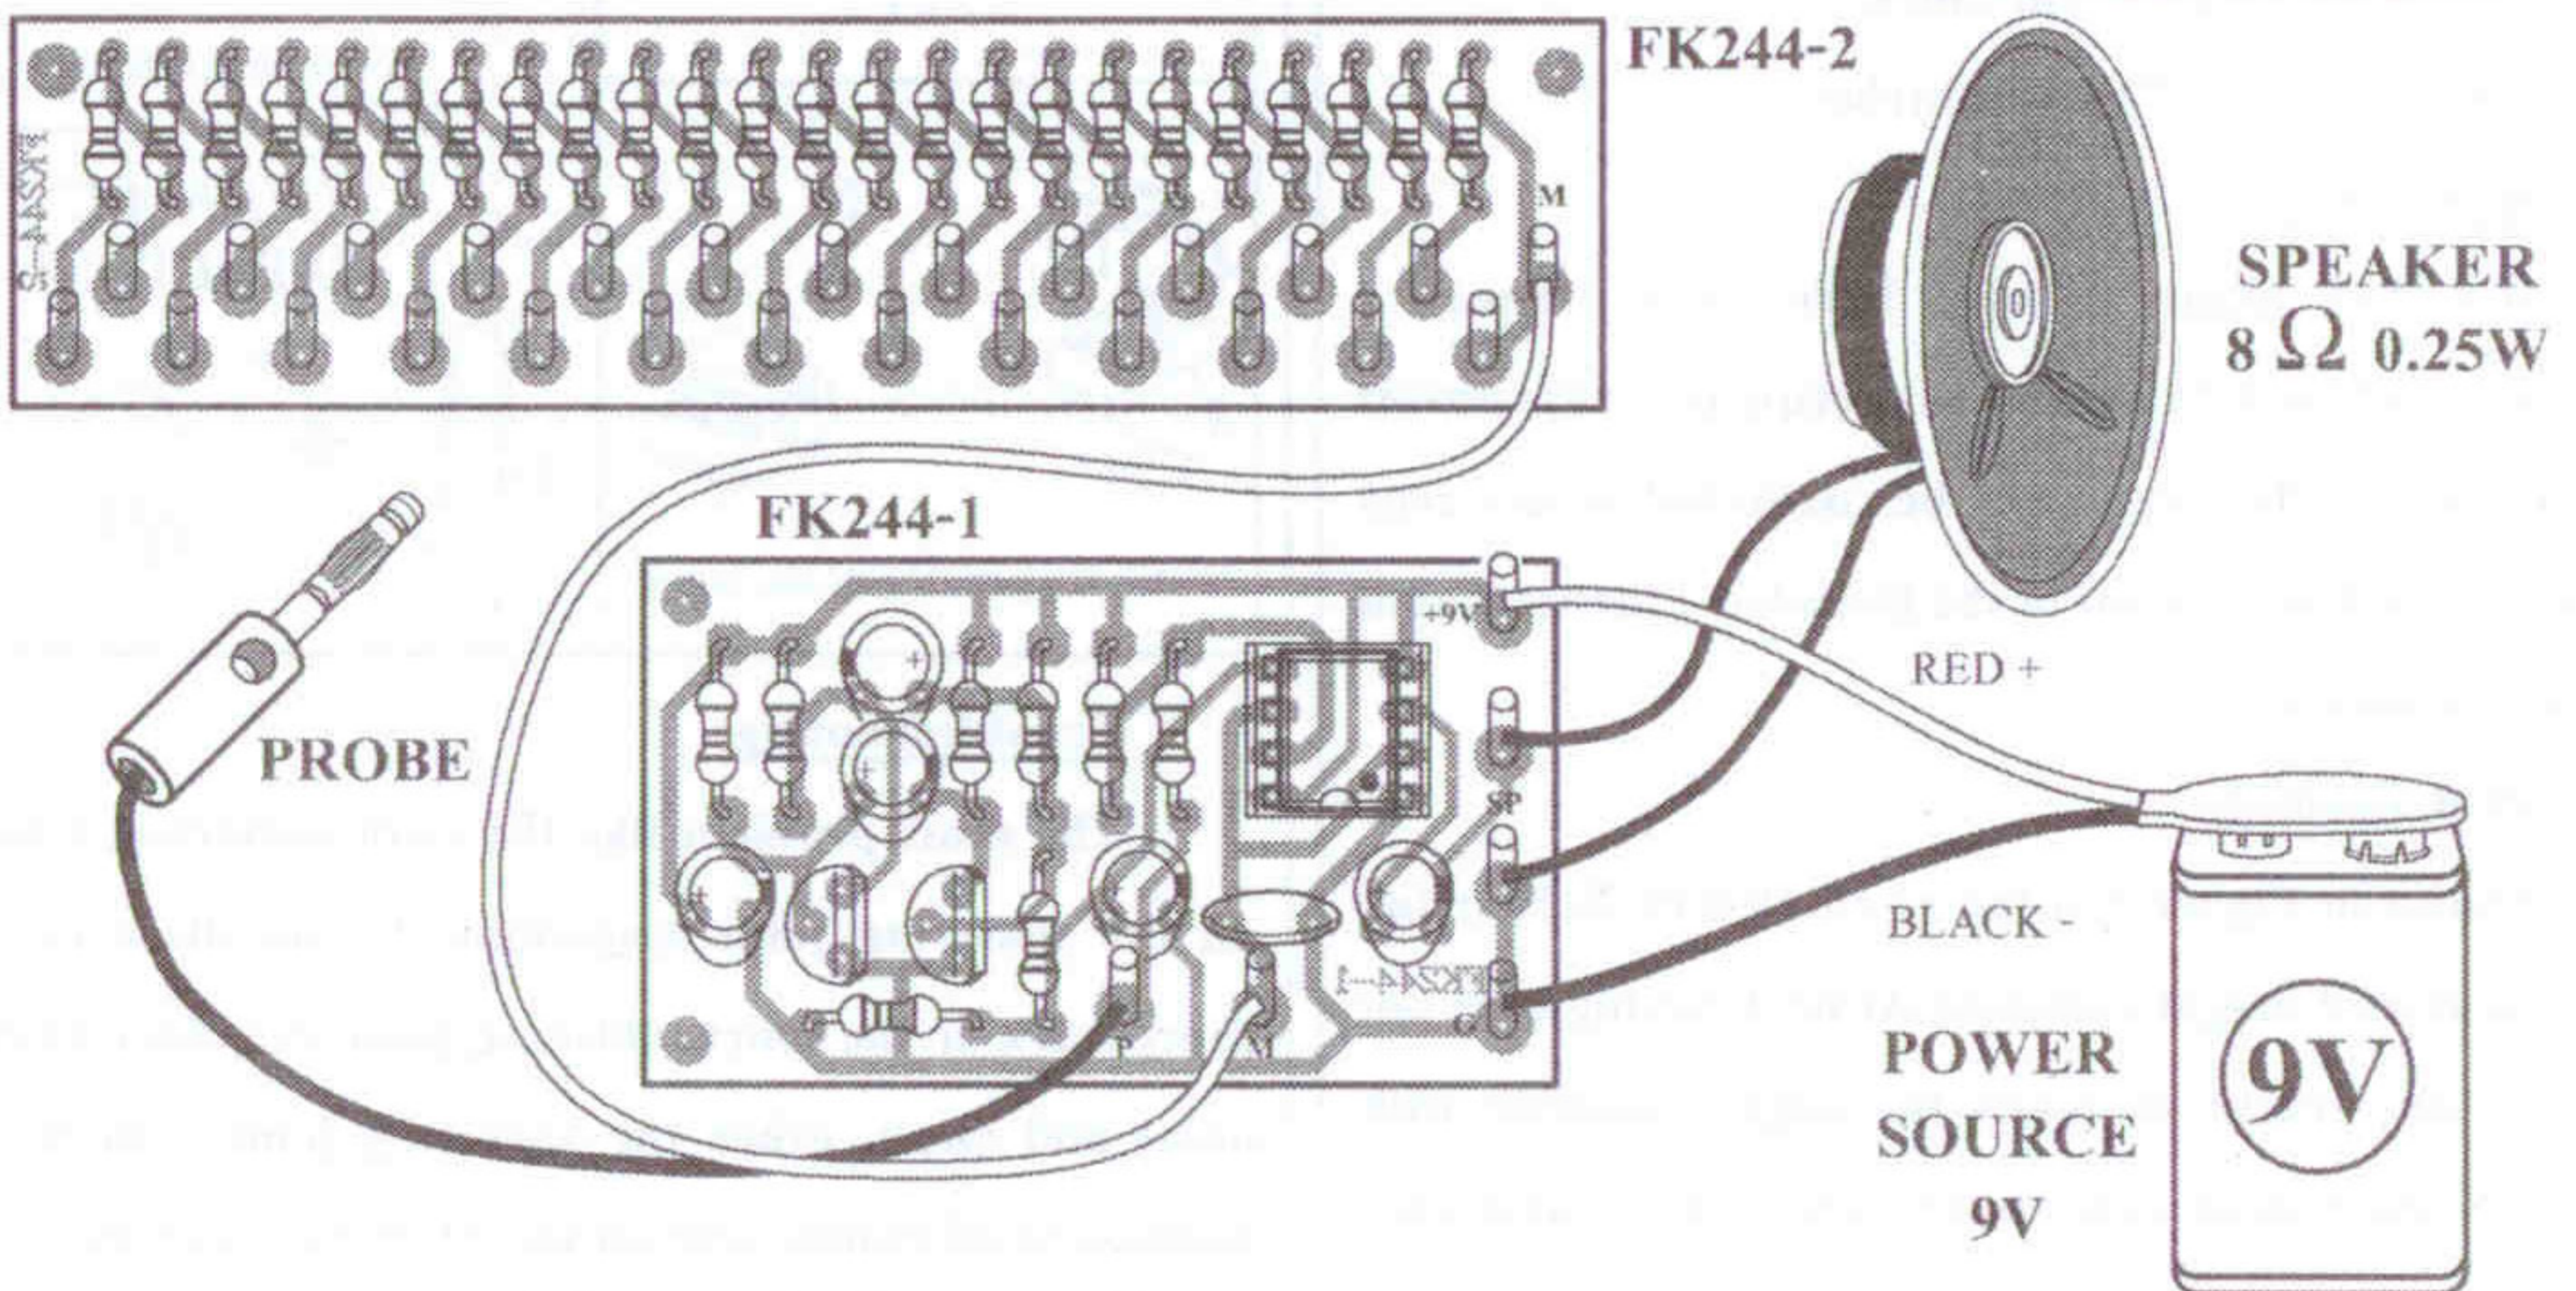

Figure 2. The melody organ 25 tone circuit

Figure 3. Connections

NOTE:

FUTURE BOX FB04 is suitable for this kit.

NEW KIT SET

CODE FK	DESCRIPTION	POWER
156	MINI TRAFFIC LIGHT 3 LED	9-12VDC
157	TWO WAY CHASING LIGHT TWO COLOUR 10 LED	9-12VDC
158	STROBOSCOPE 220V	220VAC
159	SHAKING DICE	9-12VDC
160	RANDOM NUMBER GAME 1 DIGIT	9-12VDC
273	MUSIC DOOR (WITH MAGNATIC SWITCH)	3VDC
274	MINI ORGAN 13 TONE (WITH MAGNATIC SWITCH)	9VDC
325	RINGING SIGNAL LIGHT 5 LED	NONE
672	MINI MEGAPHONE (WITH SPEAKER)	4.5-12VDC