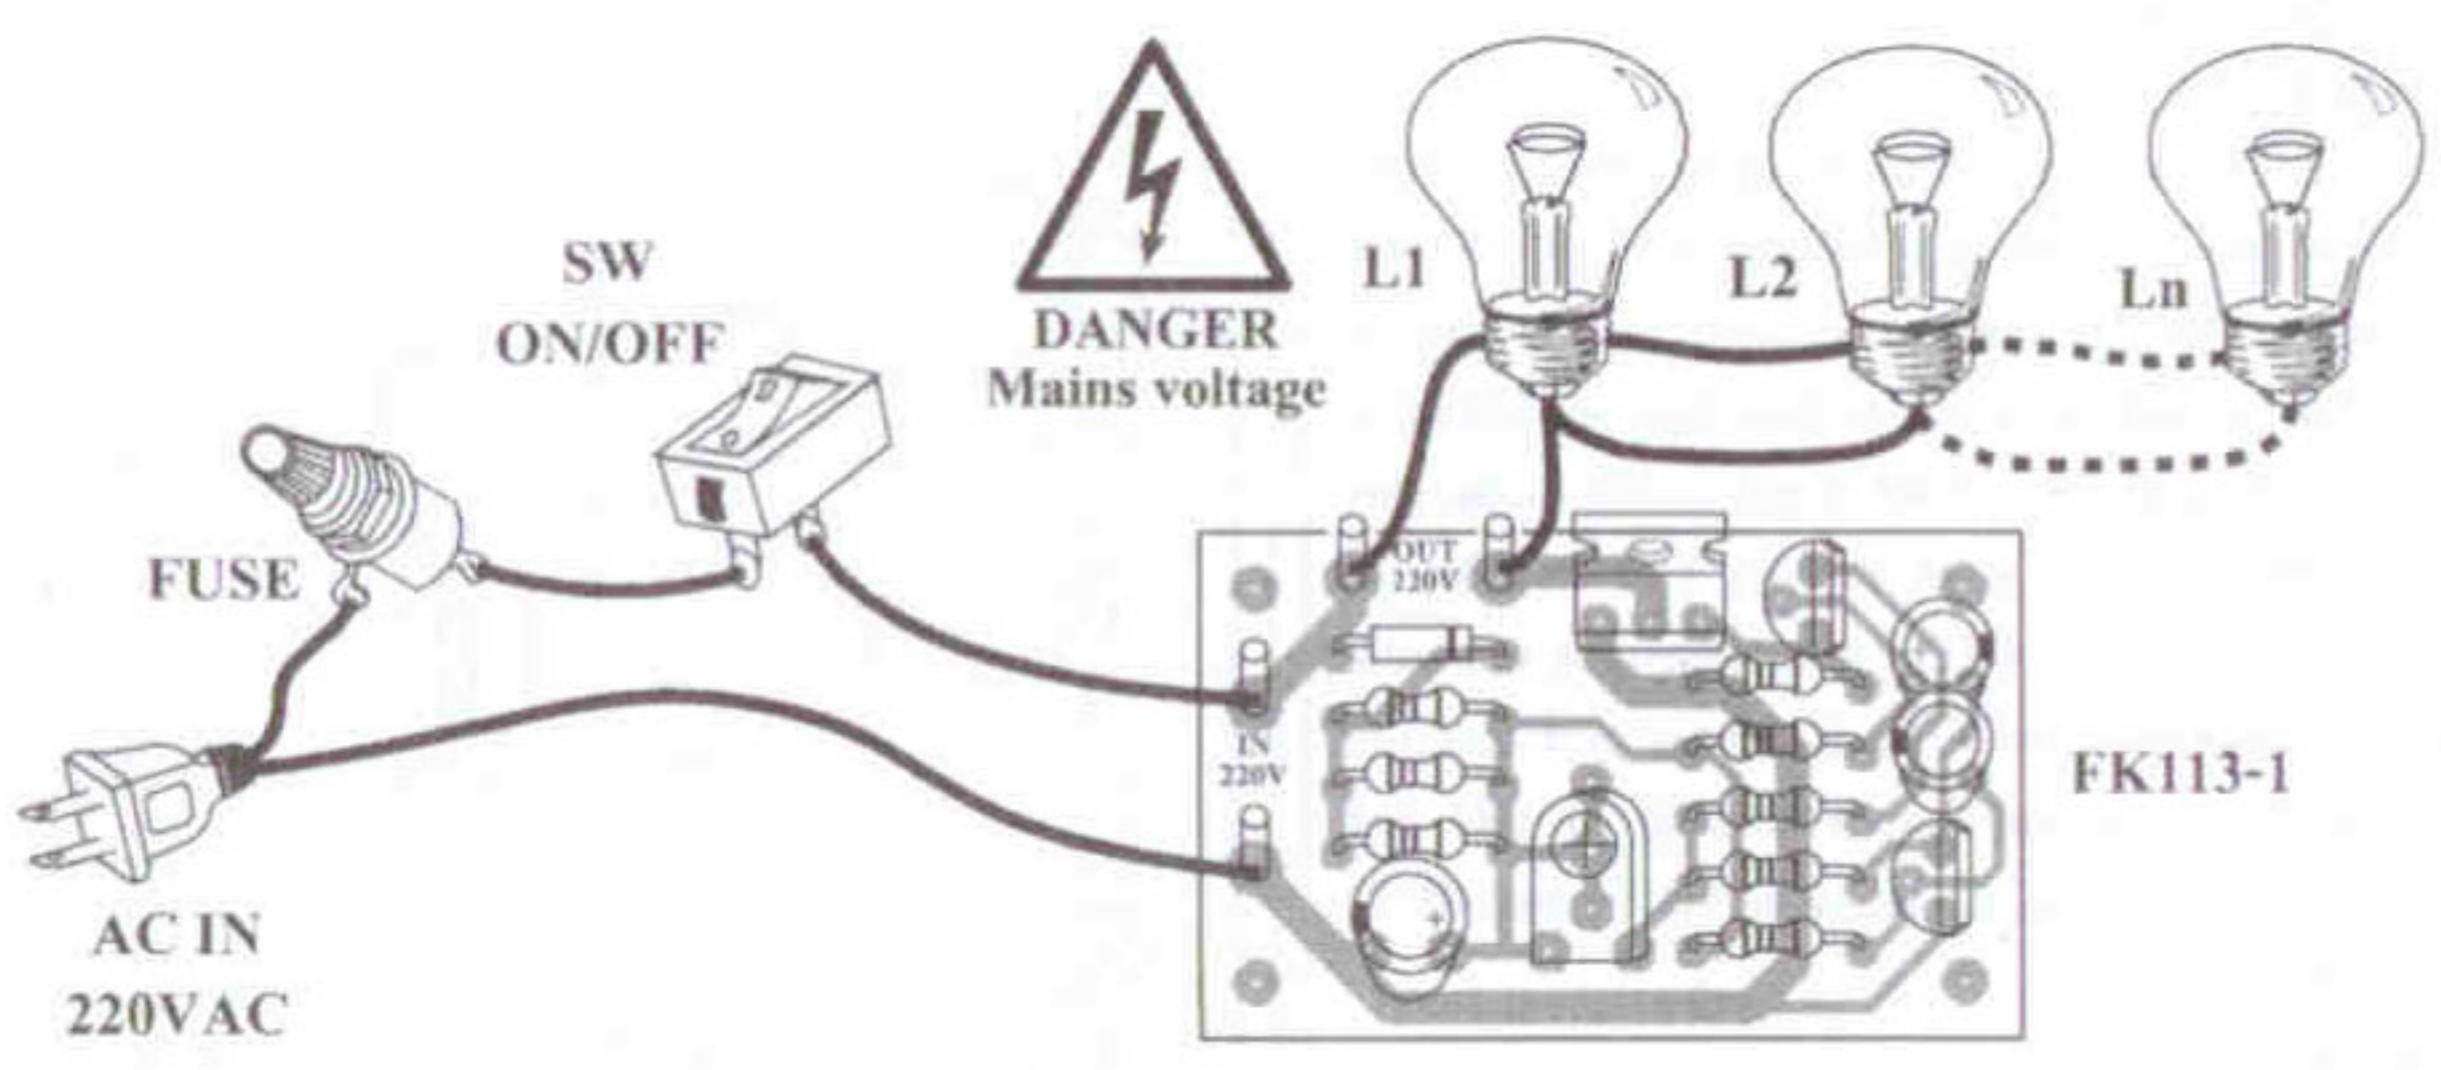

Figure 2. The AC flasher 1 CH. 700W. circuit

Figure 3. Connections

NOTE:

FUTURE BOX FB03 is suitable for this kit.

NEW KIT SET

CODE FK	DESCRIPTION	POWER
271	LIGHT ACTIVATE ALARM (COCK VOICE) WITH SPEAKER	3VDC
272	SPACE GUN 3 TONE WITH SPEAKER	9VDC